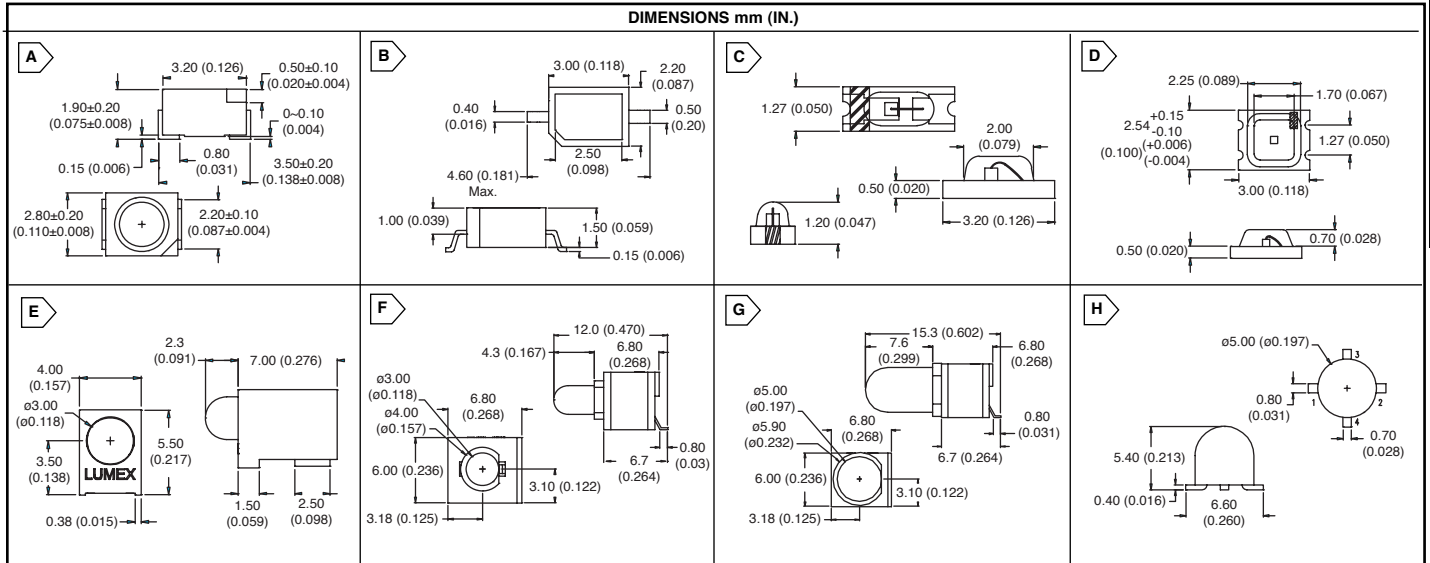

## LUMEX SURFACE MOUNT LEDs

For quantities of 2000 and up, call for quote.

| MOUSER STOCK NO.                | Lumex Part No.    | Fig. | Color               |                    | Peak Wavelength (nm) | Vf (V) Typ. | If (mA) Max. | IO mcd | Viewing Angle | Price Each |      |      |      |
|---------------------------------|-------------------|------|---------------------|--------------------|----------------------|-------------|--------------|--------|---------------|------------|------|------|------|
|                                 |                   |      | LED                 | Lens               |                      |             |              |        |               | 1          | 100  | 500  | 1000 |
| <b>2.8mm x 3.2mm</b>            |                   |      |                     |                    |                      |             |              |        |               |            |      |      |      |
| 696-SML-LX2832SRC               | SML-LX2832SRC-TR  | A    | Super Red           | Water Clear        | 660                  | 1.7         | 30           | 100    | 120°          | .56        | .49  | .42  | .35  |
| 696-SML-LX2832IC                | SML-LX2832IC-TR   | A    | Red                 | Water Clear        | 635                  | 2           | 30           | 25     | 120°          | .36        | .31  | .27  | .22  |
| 696-SML-LX2832YC                | SML-LX2832YC-TR   | A    | Yellow              | Water Clear        | 585                  | 2.1         | 30           | 15     | 120°          | .36        | .31  | .27  | .22  |
| 696-SML-LX2832GC                | SML-LX2832GC-TR   | A    | Green               | Water Clear        | 565                  | 2.1         | 25           | 25     | 120°          | .36        | .31  | .27  | .22  |
| 696-SML-LX2832USBC              | SML-LX2832USBC-TR | A    | Ultra Super Blue    | Water Clear        | 470                  | 3.5         | 30           | 60     | 120°          | 4.60       | 4.02 | 3.45 | 2.87 |
| 696-SML-LX2832SIC               | SML-LX2832SIC-TR  | A    | Super Intensity Red | Water Clear        | 636                  | 2           | 30           | 250    | 120°          | .56        | .49  | .42  | .35  |
| 696-SML-LX2832SOC               | SML-LX2832SOC-TR  | A    | Super Orange        | Water Clear        | 610                  | 2           | 30           | 300    | 120°          | .72        | .63  | .54  | .45  |
| 696-SML-LX2832SYC               | SML-LX2832SYC-TR  | A    | Super Yellow        | Water Clear        | 595                  | 2           | 30           | 80     | 120°          | .56        | .49  | .42  | .35  |
| 696-SML-LX2832SUGC              | SML-LX2832SUGC-TR | A    | Super Ultra Green   | Water Clear        | 574                  | 2.2         | 25           | 150    | 120°          | .56        | .49  | .42  | .35  |
| <b>1.7mm x 2.5mm</b>            |                   |      |                     |                    |                      |             |              |        |               |            |      |      |      |
| 696-SSL-LXA1725SRC              | SSL-LXA1725SRC-TR | B    | Super Red           | Water Clear        | 650                  | 2           | 25           | 30     | 130°          | .40        | .35  | .30  | .25  |
| 696-SSL-LXA1725IC               | SSL-LXA1725IC-TR  | B    | Red                 | Water Clear        | 635                  | 2           | 30           | 12     | 130°          | .36        | .31  | .27  | .22  |
| 696-SSL-LXA1725YC               | SSL-LXA1725YC-TR  | B    | Yellow              | Water Clear        | 585                  | 2.1         | 30           | 12     | 130°          | .36        | .31  | .27  | .22  |
| 696-SSL-LXA1725GC               | SSL-LXA1725GC-TR  | B    | Green               | Water Clear        | 565                  | 2.1         | 25           | 25     | 130°          | .32        | .28  | .24  | .20  |
| 696-SSL-LXA3025IGC              | SSL-LXA3025IGC-TR | B    | Red/Green           | Water Clear        | 635/565              | 2.0/2.1     | 30/25        | 12/20  | 130°          | .72        | .63  | .54  | .45  |
| 696-SSL-LXA3025YGC              | SSL-LXA3025YGC-TR | B    | Yellow/Green        | Water Clear        | 585/565              | 2.1         | 30/25        | 12     | 130°          | .68        | .59  | .51  | .42  |
| <b>1.2 mm x 3.2mm</b>           |                   |      |                     |                    |                      |             |              |        |               |            |      |      |      |
| 696-CCL-LX45SRT                 | CCL-LX45SRT       | C    | Super Red           | Red Transparent    | 660                  | 1.8         | 30           | 8      | 180°          | 1.28       | 1.12 | .96  | .80  |
| 696-CCL-LX45IT                  | CCL-LX45IT        | C    | Red                 | Red Transparent    | 635                  | 2.1         | 30           | 7.2    | 180°          | .84        | .735 | .63  | .525 |
| 696-CCL-LX45YT                  | CCL-LX45YT        | C    | Yellow              | Yellow Transparent | 585                  | 2.3         | 30           | 7      | 180°          | .84        | .735 | .63  | .525 |
| 696-CCL-LX45GT                  | CCL-LX45GT        | C    | Green               | Green Transparent  | 565                  | 2.2         | 30           | 7      | 180°          | .84        | .735 | .63  | .525 |
| <b>2.5mm x 3mm</b>              |                   |      |                     |                    |                      |             |              |        |               |            |      |      |      |
| 696-CCL-CRS10R                  | CCL-CRS10R        | D    | Red                 | Water Clear        | 635                  | 2           | 25           | 4      | 180°          | .72        | .63  | .54  | .45  |
| 696-CCL-CRS10Y                  | CCL-CRS10Y        | D    | Yellow              | Water Clear        | 585                  | 2.1         | 30           | 8      | 180°          | .72        | .63  | .54  | .45  |
| 696-CCL-CRS10G                  | CCL-CRS10G        | D    | Green               | Water Clear        | 565                  | 2           | 25           | 12     | 180°          | .56        | .49  | .42  | .35  |
| 696-SML-LX23SRC                 | SML-LX23SRC-TR    | D    | Super Red           | Water Clear        | 660                  | 1.8         | 30           | 100    | 90°           | .48        | .42  | .36  | .30  |
| 696-SML-LX23IC                  | SML-LX23IC-TR     | D    | Red                 | Water Clear        | 635                  | 2           | 30           | 20     | 120°          | .40        | .35  | .30  | .25  |
| 696-SML-LX23YC                  | SML-LX23YC-TR     | D    | Yellow              | Water Clear        | 585                  | 2.1         | 30           | 20     | 120°          | .40        | .35  | .30  | .25  |
| 696-SML-LX23GC                  | SML-LX23GC-TR     | D    | Green               | Water Clear        | 565                  | 2.1         | 25           | 20     | 120°          | .40        | .35  | .30  | .25  |
| <b>T1 (3mm) Right Angle</b>     |                   |      |                     |                    |                      |             |              |        |               |            |      |      |      |
| 696-SSF-LXH305ID                | SSF-LXH305ID-TR   | E    | Red                 | Red Diffused       | 635                  | 2           | 30           | 40     | 60°           | .76        | .66  | .57  | .47  |
| 696-SSF-LXH305YD                | SSF-LXH305YD-TR   | E    | Yellow              | Yellow Diffused    | 585                  | 2.1         | 30           | 30     | 60°           | .76        | .66  | .57  | .47  |
| 696-SSF-LXH305GD                | SSF-LXH305GD-TR   | E    | Green               | Green Diffused     | 565                  | 2.2         | 25           | 30     | 60°           | .76        | .66  | .57  | .47  |
| 696-SSF-LXH305USBD              | SSF-LXH305USBD-TR | E    | Ultra Super Blue    | Blue Diffused      | 470                  | 3.5         | 30           | 80     | 60°           | 6.48       | 5.67 | 4.86 | 4.05 |
| 696-SSF-LXH305SID               | SSF-LXH305SID-TR  | E    | Super Intensity Red | Red Diffused       | 636                  | 2           | 30           | 100    | 60°           | 2.36       | 2.06 | 1.77 | 1.47 |
| 696-SSF-LXH305SYD               | SSF-LXH305SYD-TR  | E    | Super Yellow        | Yellow Diffused    | 590                  | 2.1         | 30           | 250    | 60°           | 1.96       | 1.71 | 1.47 | 1.22 |
| <b>T1 (3mm)</b>                 |                   |      |                     |                    |                      |             |              |        |               |            |      |      |      |
| 696-HM1530SRD-305               | SMF-HM1530SRD-305 | F    | Super Red           | Red Diffused       | 660                  | 1.7         | 30           | 80     | 60°           | .80        | .70  | .60  | .50  |
| <b>T1 3/4 (5mm) Right Angle</b> |                   |      |                     |                    |                      |             |              |        |               |            |      |      |      |
| 696-HM1530GD-509                | SMF-HM1530GD-509  | G    | Green               | Green Diffused     | 565                  | 2.2         | 25           | 30     | 60°           | .68        | .59  | .51  | .42  |
| <b>T1 3/4 (5mm)</b>             |                   |      |                     |                    |                      |             |              |        |               |            |      |      |      |
| 696-SML-LXL505SRC               | SML-LXL505SRC-TR  | H    | Super Red           | Water Clear        | 660                  | 1.7         | 30           | 400    | 30°           | .44        | .38  | .33  | .27  |
| 696-SML-LXL505SOC               | SML-LXL505SOC-TR  | H    | Super Orange        | Water Clear        | 610                  | 2           | 30           | 1500   | 30°           | .44        | .38  | .33  | .27  |
| 696-SML-LXL505SYC               | SML-LXL505SYC-TR  | H    | Super Yellow        | Water Clear        | 590                  | 2.1         | 30           | 1200   | 30°           | .44        | .38  | .33  | .27  |
| 696-SML-LXL505SUGC              | SML-LXL505SUGC-TR | H    | Super Ultra Green   | Water Clear        | 574                  | 2.2         | 25           | 100    | 30°           | .48        | .42  | .36  | .30  |
| 696-SML-LXL505USBC              | SML-LXL505USBC-TR | H    | Ultra Super Blue    | Water Clear        | 470                  | 3.5         | 30           | 800    | 30°           | 4.00       | 3.50 | 3.00 | 2.50 |