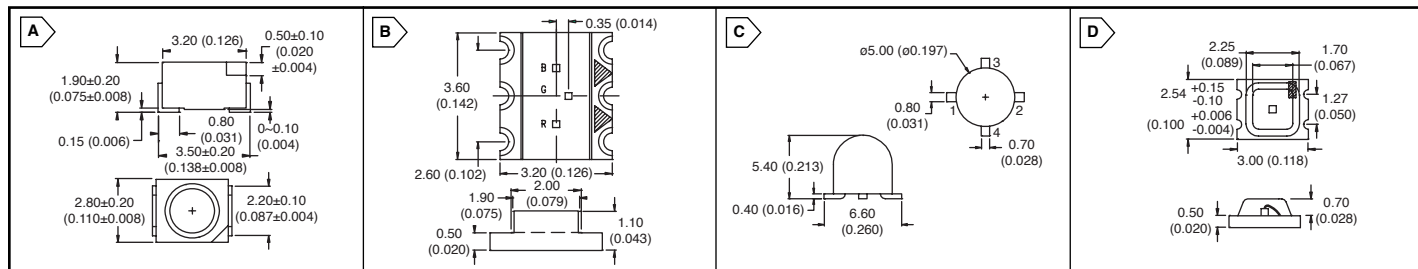

## LUMEX SUPER BRIGHT SURFACE MOUNT LEDs

For quantities of 2000 and up, call for quote.

MOUSER STOCK NO.	Lumex Part No.	Fig.	Color		Peak Wavelength (nm)	Vf (V) Typ.	If (mA) Max.	IO mcd	Viewing Angle	Price Each			
			LED	Lens						1	100	500	1000
<b>3.6 x 4 mm Right Angle</b>													
696-SML-LXR44SRC	SML-LXR44SRC-TR	A	Super Red	Water Clear	660	1.7	30	80	90°	.68	.59	.51	.42
696-SML-LXR44IC	SML-LXR44IC-TR	A	Red	Water Clear	635	2	30	25	90°	.56	.49	.42	.35
696-SML-LXR44YC	SML-LXR44YC-TR	A	Yellow	Water Clear	585	2.1	30	9	90°	.56	.49	.42	.35
696-SML-LXR44GC	SML-LXR44GC-TR	A	Green	Water Clear	565	2.2	25	25	90°	.56	.49	.42	.35
<b>2mm x 3mm</b>													
696-SML-LX23USBC	SML-LX23USBC-TR	B	Ultra Super Blue	Water Clear	470	3.5	30	60	90°	3.24	2.83	2.43	2.02
696-SML-LX23SIC	SML-LX23SIC-TR	B	Super Intensity Red	Water Clear	636	2	30	300	90°	.92	.80	.69	.57
696-SML-LX23SOC	SML-LX23SOC-TR	B	Super Orange	Water Clear	610	2.45	30	300	90°	.92	.80	.69	.57
696-SML-LX23SUGC	SML-LX23SUGC-TR	B	Super Ultra Green	Water Clear	574	2.2	25	80	90°	1.28	1.12	.96	.80
<b>2mm x 2.5mm Gull Wing</b>													
696-SSL-LXA228SIC	SSL-LXA228SIC-TR11	C	Super Intensity Red	Water Clear	632	2	30	475	50°	.80	.70	.60	.50
696-SSL-LXA228SOC	SSL-LXA228SOC-TR11	C	Super Orange	Water Clear	610	2	30	700	25°	.80	.70	.60	.50
696-SSL-LXA228SYC	SSL-LXA228SYC-TR11	C	Super Yellow	Water Clear	590	2	30	300	25°	.52	.45	.39	.32
696-SSL-LXA228SUGC	SSL-LXA228SUGC-TR11	C	Green	Water Clear	574	2.2	30	200	30°	.52	.45	.39	.32
696-SSL-LXA228USBC	SSL-LXA228USBC-TR11	C	Blue	Water Clear	470	3.5	30	250	30°	4.60	4.02	3.45	2.87