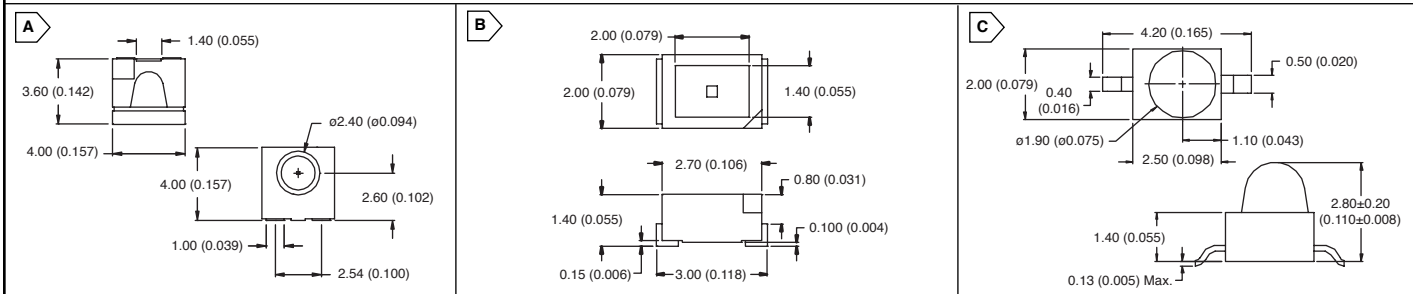

## LUMEX SUPER BRIGHT SURFACE MOUNT LEDs

For quantities of 2000 and up, call for quote.

MOUSER STOCK NO.	Lumex Part No.	Fig.	Color		Peak Wavelength (nm)	Vf (V) Typ.	If (mA) Max.	IO mcd	Viewing Angle	Price Each			
			LED	Lens						1	100	500	1000
<b>3.6 x 4 mm Right Angle</b>													
696-SML-LXR44SRC	SML-LXR44SRC-TR	A	Super Red	Water Clear	660	1.7	30	80	90°	.68	.59	.51	.42
696-SML-LXR44IC	SML-LXR44IC-TR	A	Red	Water Clear	635	2	30	25	90°	.56	.49	.42	.35
696-SML-LXR44YC	SML-LXR44YC-TR	A	Yellow	Water Clear	585	2.1	30	9	90°	.56	.49	.42	.35
696-SML-LXR44GC	SML-LXR44GC-TR	A	Green	Water Clear	565	2.2	25	25	90°	.56	.49	.42	.35
<b>2mm x 3mm</b>													
696-SML-LX23USBC	SML-LX23USBC-TR	B	Ultra Super Blue	Water Clear	470	3.5	30	60	90°	3.24	2.83	2.43	2.02
696-SML-LX23SIC	SML-LX23SIC-TR	B	Super Intensity Red	Water Clear	636	2	30	300	90°	.92	.80	.69	.57
696-SML-LX23SOC	SML-LX23SOC-TR	B	Super Orange	Water Clear	610	2.45	30	300	90°	.92	.80	.69	.57
696-SML-LX23SUGC	SML-LX23SUGC-TR	B	Super Ultra Green	Water Clear	574	2.2	25	80	90°	1.28	1.12	.96	.80
<b>2mm x 2.5mm Gull Wing</b>													
696-SSL-LXA228SIC	SSL-LXA228SIC-TR11	C	Super Intensity Red	Water Clear	632	2	30	475	50°	.80	.70	.60	.50
696-SSL-LXA228SOC	SSL-LXA228SOC-TR11	C	Super Orange	Water Clear	610	2	30	700	25°	.80	.70	.60	.50
696-SSL-LXA228SYC	SSL-LXA228SYC-TR11	C	Super Yellow	Water Clear	590	2	30	300	25°	.52	.45	.39	.32
696-SSL-LXA228SUGC	SSL-LXA228SUGC-TR11	C	Green	Water Clear	574	2.2	30	200	30°	.52	.45	.39	.32
696-SSL-LXA228USBC	SSL-LXA228USBC-TR11	C	Blue	Water Clear	470	3.5	30	250	30°	4.60	4.02	3.45	2.87