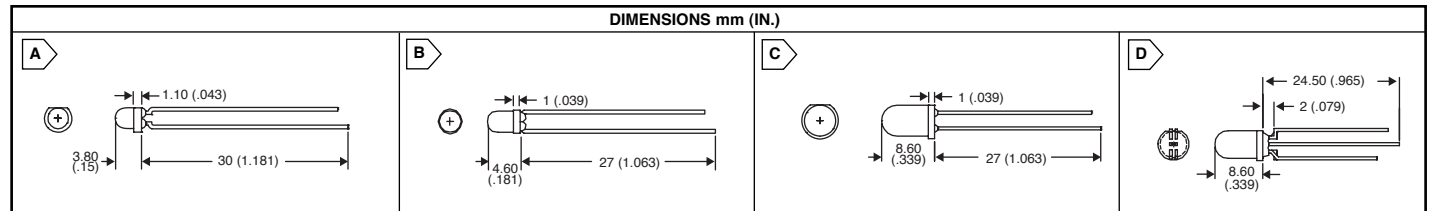

LUMEX LED Panel Mount Indicators and LEDs

Illumination

Lumex

LUMEX LED PANEL MOUNT INDICATORS (CONT.)

DIMENSIONS mm (IN.)

For quantities of 2000 and up, call for quote.

MOUSER STOCK NO.	Lumex Part No.	Fig.	Emitted Color	Peak Wave-length (nm)	Vf (V) Typ.	If (mA) Max.	IO mcd	View Angle	Price Each			
									1	100	500	1000
10mm 6" Terminals												
696-LXH1090SID-150	SSH-LXH1090SID-150	A	Red	636	2	25	100	60°	2.76	2.30	1.84	1.61
696-LXH1090SYD-150	SSH-LXH1090SYD-150	A	Yellow	590	2	25	100	60°	2.76	2.30	1.84	1.61
696-LXR4915SID-150	SSI-LXR4915SID-150	B	Red	636	2	25	100	60°	3.90	3.25	2.60	2.27
696-LXR4915SYD-150	SSI-LXR4915SYD-150	B	Yellow	590	2	25	100	60°	3.90	3.25	2.60	2.27
696-LXR4915USBD150	SSI-LXR4915USBD150	B	Blue	470	3.5	25	60	60°	6.21	5.17	4.14	3.62
12mm Square ESD Safe, 6" Leads												
696-LXMP5011GC-150	SSH-LXMP5011GC-150	C	Green	565	2.2	25	15	60°	1.80	1.50	1.20	1.05
696-LXMP5011IC-150	SSH-LXMP5011IC-150	C	Red	635	2	30	20	60°	1.80	1.50	1.20	1.05
696-LXMP5011SRC150	SSI-LXMP5011SRC150	C	Super Red	660	1.7	25	60	60°	2.07	1.72	1.38	1.20
696-LXMP5011YC-150	SSI-LXMP5011YC-150	C	Yellow	585	2.1	30	15	60°	1.80	1.50	1.20	1.05
Rectangular 6" Leads Terminals												
696-LXH072SID-150	SSH-LXH072SID-150	D	Red	636	2	25	80	80°	2.04	1.70	1.36	1.19
696-LXH072SYD-150	SSH-LXH072SYD-150	D	Yellow	590	1.8	25	80	80°	2.04	1.70	1.36	1.19