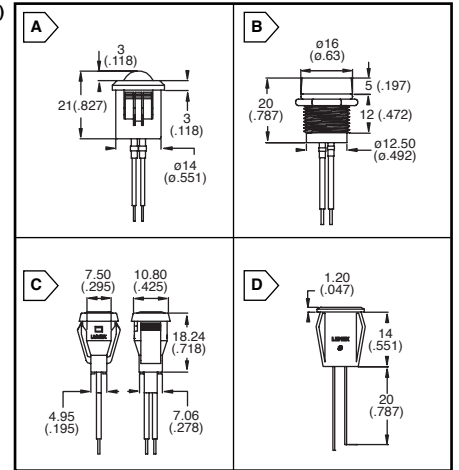

LUMEX LED Panel Mount Indicators and LEDs

Illumination

Lumex

LUMEX LED PANEL MOUNT INDICATORS (CONT.)

DIMENSIONS mm (IN.)

For quantities of 2000 and up, call for quote.

MOUSER STOCK NO.	Lumex Part No.	Fig.	Emitted Color	Peak Wave-length (nm)	Vf (V) Typ.	If (mA) Max.	IO mcd	View Angle	Price Each			
									1	100	500	1000
10mm 6" Terminals												
696-LXH1090SID-150	SSH-LXH1090SID-150	A	Red	636	2	25	100	60°	2.76	2.30	1.84	1.61
696-LXH1090SYD-150	SSH-LXH1090SYD-150	A	Yellow	590	2	25	100	60°	2.76	2.30	1.84	1.61
696-LXR4915SID-150	SSI-LXR4915SID-150	B	Red	636	2	25	100	60°	3.90	3.25	2.60	2.27
696-LXR4915SYD-150	SSI-LXR4915SYD-150	B	Yellow	590	2	25	100	60°	3.90	3.25	2.60	2.27
696-LXR4915USBD150	SSI-LXR4915USBD150	B	Blue	470	3.5	25	60	60°	6.21	5.17	4.14	3.62
12mm Square ESD Safe, 6" Leads												
696-LXMP5011GC-150	SSH-LXMP5011GC-150	C	Green	565	2.2	25	15	60°	1.80	1.50	1.20	1.05
696-LXMP5011IC-150	SSH-LXMP5011IC-150	C	Red	635	2	30	20	60°	1.80	1.50	1.20	1.05
696-LXMP5011SRC150	SSI-LXMP5011SRC150	C	Super Red	660	1.7	25	60	60°	2.07	1.72	1.38	1.20
696-LXMP5011YC-150	SSI-LXMP5011YC-150	C	Yellow	585	2.1	30	15	60°	1.80	1.50	1.20	1.05
Rectangular 6" Leads Terminals												
696-LXH072SID-150	SSH-LXH072SID-150	D	Red	636	2	25	80	80°	2.04	1.70	1.36	1.19
696-LXH072SYD-150	SSH-LXH072SYD-150	D	Yellow	590	1.8	25	80	80°	2.04	1.70	1.36	1.19