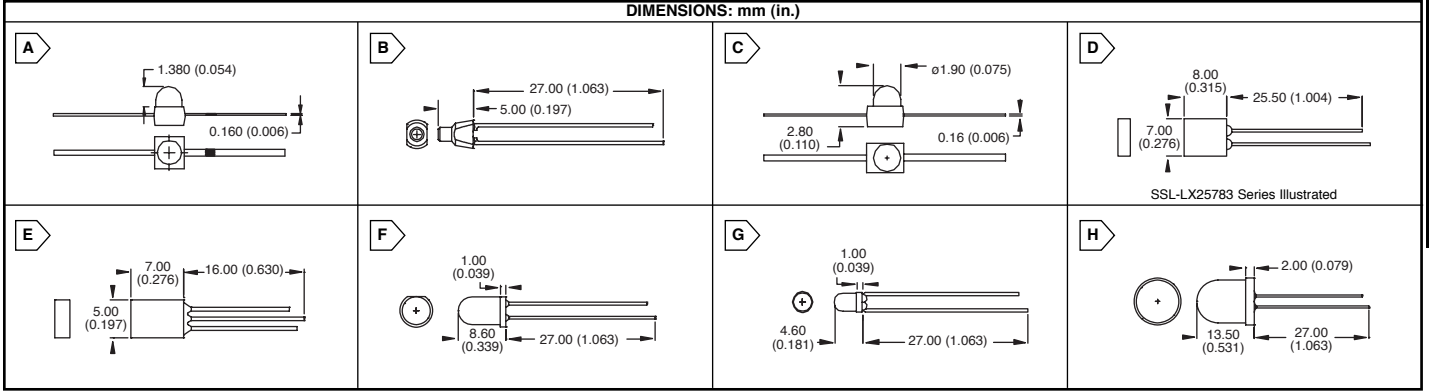

# LUMEX LED Lamps

RoHS Compliant This page of product is compliant.

DIMENSIONS: mm (in.)

SSL-LX25783 Series Illustrated