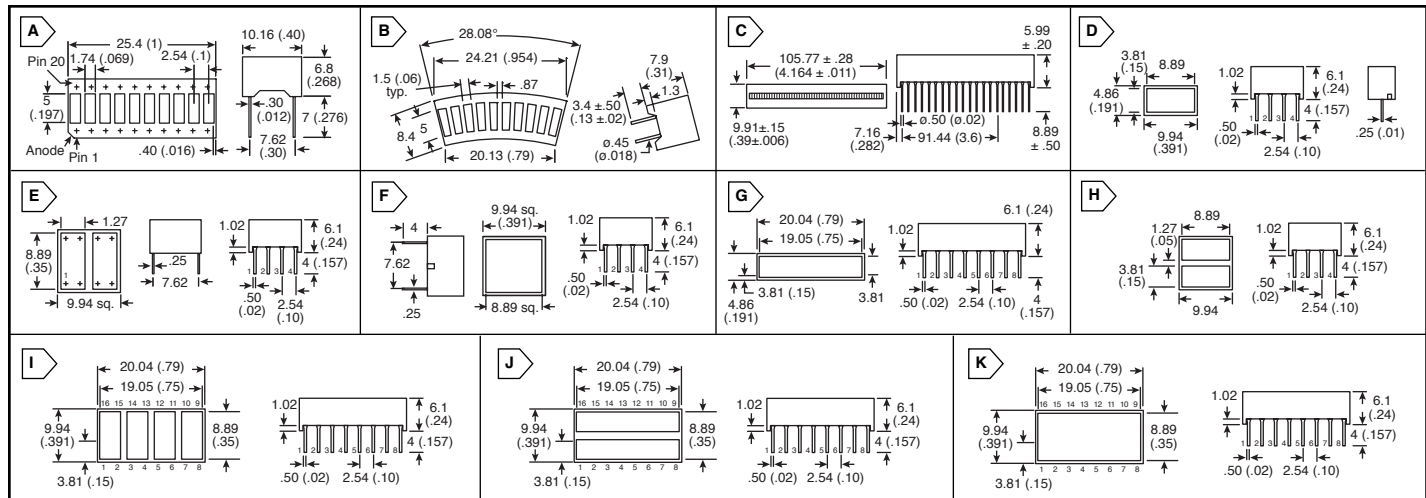

LUMEX LEDs and Light Bars

Illumination

LUMEX HIGH BRIGHTNESS LEDs (CONT.)

For quantities of 2000 and up, call for quote.

MOUSER STOCK NO.	Lumex Part No.	Fig.	Color		Peak Wavelength (nm)	Vf (V) Typ.	If (mA) Max.	IO mcd	Viewing Angle	Price Each				
			LED	Lens						1	100	500	1000	
20mm														
696-SSL-LX20R6GD	SSL-LX20R6GD	A	Green	Green Diffused	565	6	25	25	120°	1.74	1.45	1.16	1.01	
696-SSL-LX20R6ID	SSL-LX20R6ID	A	Red	Red Diffused	635	5.7	25	35	120°	1.74	1.45	1.16	1.01	
696-SSL-LX20R6SRD	SSL-LX20R6SRD	A	Red	Green Diffused	574	6.6	25	120	120°	2.22	1.85	1.48	1.29	
696-SSL-LX20R6YD	SSL-LX20R6YD	A	Yellow	Yellow Diffused	590	6	25	150	120°	1.74	1.45	1.16	1.01	
7.6mm Squared														
696-SSL-LX30448SYC	SSL-LX30448SYC	B	Super Yellow	Water Clear	590	2.25	70	800	50°	.51	.42	.34	.29	