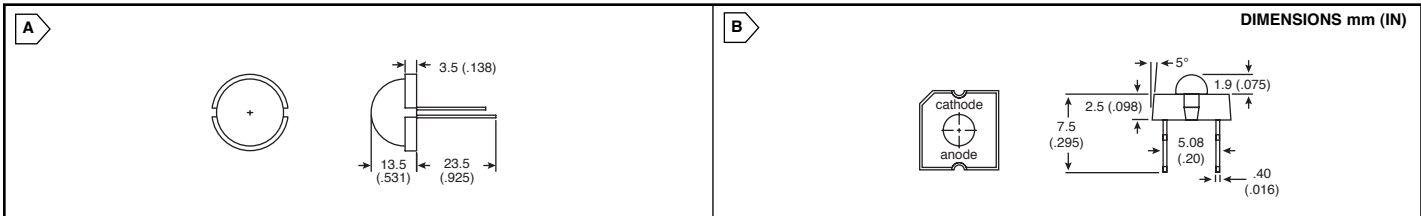

LUMEX LEDs and Light Bars

Illumination

LUMEX HIGH BRIGHTNESS LEDs (CONT.)

For quantities of 2000 and up, call for quote.

MOUSER STOCK NO.	Lumex Part No.	Fig.	Color		Peak Wavelength (nm)	Vf (V) Typ.	If (mA) Max.	IO mcd	Viewing Angle	Price Each				
			LED	Lens						1	100	500	1000	
20mm														
696-SSL-LX20R6GD	SSL-LX20R6GD	A	Green	Green Diffused	565	6	25	25	120°	1.74	1.45	1.16	1.01	
696-SSL-LX20R6ID	SSL-LX20R6ID	A	Red	Red Diffused	635	5.7	25	35	120°	1.74	1.45	1.16	1.01	
696-SSL-LX20R6SRD	SSL-LX20R6SRD	A	Red	Green Diffused	574	6.6	25	120	120°	2.22	1.85	1.48	1.29	
696-SSL-LX20R6YD	SSL-LX20R6YD	A	Yellow	Yellow Diffused	590	6	25	150	120°	1.74	1.45	1.16	1.01	
7.6mm Squared														
696-SSL-LX30448SYC	SSL-LX30448SYC	B	Super Yellow	Water Clear	590	2.25	70	800	50°	.51	.42	.34	.29	