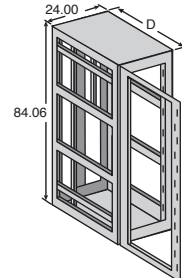

BUD SERVER RACKS

"Shipped Factory Direct"

Design Features:

- Extra deep 36" and 43" cabinets accept most manufacturer's servers.
- Front Econoglas door is ventilated.
- Cable access in both top and bottom of cabinet
- Perforated side panels, 36% open, and rear door, 27% open, provide for maximum air flow.
- Comes with internal grounding studs.
- Comes complete with two pairs of fully-adjustable universal spacing mounting rails that accept #12-24 and #M-6 cage nuts.
- Ventilated top can be used with optional exhaust fans (Bud FN-1282)

MOUSER STOCK NO.	Bud Part No.	Panel Space (In.)	Dimensions: in. H x W x D	Max. Clear Inside Depth	Price Each
563-DC-8105	DC-8105	78.75 x 19.00	84.06 x 24 x 35.43	33.94	1827.45
563-DC-8110	DC-8110	78.75 x 19.00	84.06 x 24 x 41.82	41.82	1899.45