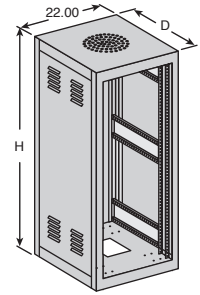

MOUSER STOCK NO.	Ventilated		Non-Ventilated			Dimensions: in.		Panel Space (In.)
	Bud Part No.	Price Each	MOUSER STOCK NO.	Bud Part No.	Price Each	H	D	
563-ER-16602	ER-16602	716.80	563-ER-16502	ER-16502	634.40	47.31	18.50	42.00
563-ER-16603	ER-16603	738.75	563-ER-16503	ER-16503	697.75	57.81	18.50	52.50
563-ER-16604	ER-16604	795.80	563-ER-16504	ER-16504	749.10	66.56	18.50	61.25
563-ER-16605	ER-16605	838.80	563-ER-16505	ER-16505	793.65	75.31	18.50	70.00
563-ER-16606	ER-16606	868.10	563-ER-16506	ER-16506	827.55	84.06	18.50	78.75
563-ER-16612	ER-16612	764.90	563-ER-16512	ER-16512	718.15	47.31	25.50	42.00
563-ER-16613	ER-16613	795.60	563-ER-16513	ER-16513	749.60	57.81	25.50	52.50
563-ER-16614	ER-16614	864.65	563-ER-16514	ER-16514	819.90	66.56	25.50	61.25
563-ER-16615	ER-16615	900.25	563-ER-16515	ER-16515	856.10	75.31	25.50	70.00
563-ER-16616	ER-16616	949.30	563-ER-16516	ER-16516	906.10	84.06	25.50	78.75
563-ER-16622	ER-16622	810.20	563-ER-16522	ER-16522	749.85	47.31	30.75	42.00
563-ER-16623	ER-16623	844.95	563-ER-16523	ER-16523	784.55	57.81	30.75	52.50
563-ER-16624	ER-16624	936.15	563-ER-16524	ER-16524	875.70	66.56	30.75	61.25
563-ER-16625	ER-16625	958.05	563-ER-16525	ER-16525	897.70	75.31	30.75	70.00
563-ER-16626	ER-16626	1041.35	563-ER-16526	ER-16526	978.25	84.06	30.75	78.75