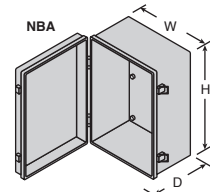

BUD NEMA Enclosures

NEMA 1, 2, 4, 4X, 12 & 13, UL508 POLYCARBONATE AND ABS ENCLOSURES

Style "A"

- Light Gray polycarbonate body and cover.
- Body/Cover - UV stabilized, UL94-2 flammability rating.
- Suggested service temperature: -40°C to 120°C

Style "B"

- Light Gray polycarbonate body and Clear polycarbonate cover.
- Body/Cover - UV stabilized, UL94-2 flammability rating.
- Suggested service temperature: -40°C to 120°C

Style "C"

- Dark Gray ABS body and cover.
- Body/Cover - UL94-HB flammability rating.
- Suggested service temperature: 40°C to 80°C

MOUSER STOCK NO.	Bud Part No.	Dimensions: in.			Price Each
		D	W	H	
563-PN-1320	PN-1320	2.56	2.28	1.38	7.40
563-PN-1321	PN-1321	4.53	2.56	1.57	10.80
563-PN-1322	PN-1322	4.53	2.56	2.17	11.70
563-PN-1323	PN-1323	4.53	3.54	2.17	13.40
563-PN-1324	PN-1324	6.73	4.76	2.17	18.80
563-PN-1325	PN-1325	8.74	5.75	2.17	24.90
563-PN-1326	PN-1326	7.68	3.15	2.17	18.80
563-PN-1327	PN-1327	6.73	4.76	3.15	21.30
563-PN-1328	PN-1328	4.53	3.54	3.15	16.40
563-PN-1329	PN-1329	8.74	5.75	2.95	28.60
563-PN-1330	PN-1330	2.05	1.97	1.38	5.90
563-PN-1331	PN-1331	3.23	3.15	2.17	11.30
563-PN-1332	PN-1332	6.30	3.15	2.17	15.40
563-PN-1333	PN-1333	6.30	3.15	3.35	16.50
563-PN-1334	PN-1334	7.87	4.72	2.95	23.40
563-PN-1335	PN-1335	10.43	7.28	3.74	38.40
563-PN-1336	PN-1336	4.72	4.72	2.36	16.80
563-PN-1337	PN-1337	4.72	4.72	3.54	18.20
563-PN-1338	PN-1338	6.30	6.30	2.36	23.30
563-PN-1339	PN-1339	6.30	6.30	3.54	25.00
563-PN-1340	PN-1340	9.45	6.30	3.54	29.80
563-PN-1341	PN-1341	9.45	6.30	4.72	37.00
563-PN-1342	PN-1342	11.81	9.06	3.39	69.20
563-PN-1343	PN-1343	11.81	9.06	4.37	77.60
563-PN-1344	PN-1344	14.17	7.87	5.91	93.60