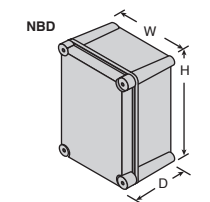

BUD NEMA Enclosures

NEMA 1, 2, 4, 4X, 12 & 13, UL508 POLYCARBONATE AND ABS ENCLOSURES

Style "A"

- Light Gray polycarbonate body and cover.
- Body/Cover - UV stabilized, UL94-2 flammability rating.
- Suggested service temperature: -40°C to 120°C

Style "B"

- Light Gray polycarbonate body and Clear polycarbonate cover.
- Body/Cover - UV stabilized, UL94-2 flammability rating.
- Suggested service temperature: -40°C to 120°C

Style "C"

- Dark Gray ABS body and cover.
- Body/Cover - UL94-HB flammability rating.
- Suggested service temperature: 40°C to 80°C

MOUSER STOCK NO.	Bud Part No.	Dimensions: in.			Price Each
		D	W	H	
563-PN-1320	PN-1320	2.56	2.28	1.38	7.40
563-PN-1321	PN-1321	4.53	2.56	1.57	10.80
563-PN-1322	PN-1322	4.53	2.56	2.17	11.70
563-PN-1323	PN-1323	4.53	3.54	2.17	13.40
563-PN-1324	PN-1324	6.73	4.76	2.17	18.80
563-PN-1325	PN-1325	8.74	5.75	2.17	24.90
563-PN-1326	PN-1326	7.68	3.15	2.17	18.80
563-PN-1327	PN-1327	6.73	4.76	3.15	21.30
563-PN-1328	PN-1328	4.53	3.54	3.15	16.40
563-PN-1329	PN-1329	8.74	5.75	2.95	28.60
563-PN-1330	PN-1330	2.05	1.97	1.38	5.90
563-PN-1331	PN-1331	3.23	3.15	2.17	11.30
563-PN-1332	PN-1332	6.30	3.15	2.17	15.40
563-PN-1333	PN-1333	6.30	3.15	3.35	16.50
563-PN-1334	PN-1334	7.87	4.72	2.95	23.40
563-PN-1335	PN-1335	10.43	7.28	3.74	38.40
563-PN-1336	PN-1336	4.72	4.72	2.36	16.80
563-PN-1337	PN-1337	4.72	4.72	3.54	18.20
563-PN-1338	PN-1338	6.30	6.30	2.36	23.30
563-PN-1339	PN-1339	6.30	6.30	3.54	25.00
563-PN-1340	PN-1340	9.45	6.30	3.54	29.80
563-PN-1341	PN-1341	9.45	6.30	4.72	37.00
563-PN-1342	PN-1342	11.81	9.06	3.39	69.20
563-PN-1343	PN-1343	11.81	9.06	4.37	77.60
563-PN-1344	PN-1344	14.17	7.87	5.91	93.60