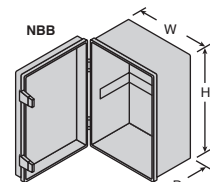

BUD NEMA Enclosures

NEMA 1, 2, 4, 4X, 12 & 13, UL508 POLYCARBONATE AND ABS ENCLOSURES

Style "A"

- Light Gray polycarbonate body and cover.
- Body/Cover - UV stabilized, UL94-2 flammability rating.
- Suggested service temperature: -40°C to 120°C

Style "B"

- Light Gray polycarbonate body and Clear polycarbonate cover.
- Body/Cover - UV stabilized, UL94-2 flammability rating.
- Suggested service temperature: -40°C to 120°C

Style "C"

- Dark Gray ABS body and cover.
- Body/Cover - UL94-HB flammability rating.
- Suggested service temperature: 40°C to 80°C

MOUSER STOCK NO.	Bud Part No.	Dimensions: in.			Price Each
		D	W	H	
563-PN-1320	PN-1320	2.56	2.28	1.38	7.40
563-PN-1321	PN-1321	4.53	2.56	1.57	10.80
563-PN-1322	PN-1322	4.53	2.56	2.17	11.70
563-PN-1323	PN-1323	4.53	3.54	2.17	13.40
563-PN-1324	PN-1324	6.73	4.76	2.17	18.80
563-PN-1325	PN-1325	8.74	5.75	2.17	24.90
563-PN-1326	PN-1326	7.68	3.15	2.17	18.80
563-PN-1327	PN-1327	6.73	4.76	3.15	21.30
563-PN-1328	PN-1328	4.53	3.54	3.15	16.40
563-PN-1329	PN-1329	8.74	5.75	2.95	28.60
563-PN-1330	PN-1330	2.05	1.97	1.38	5.90
563-PN-1331	PN-1331	3.23	3.15	2.17	11.30
563-PN-1332	PN-1332	6.30	3.15	2.17	15.40
563-PN-1333	PN-1333	6.30	3.15	3.35	16.50
563-PN-1334	PN-1334	7.87	4.72	2.95	23.40
563-PN-1335	PN-1335	10.43	7.28	3.74	38.40
563-PN-1336	PN-1336	4.72	4.72	2.36	16.80
563-PN-1337	PN-1337	4.72	4.72	3.54	18.20
563-PN-1338	PN-1338	6.30	6.30	2.36	23.30
563-PN-1339	PN-1339	6.30	6.30	3.54	25.00
563-PN-1340	PN-1340	9.45	6.30	3.54	29.80
563-PN-1341	PN-1341	9.45	6.30	4.72	37.00
563-PN-1342	PN-1342	11.81	9.06	3.39	69.20
563-PN-1343	PN-1343	11.81	9.06	4.37	77.60
563-PN-1344	PN-1344	14.17	7.87	5.91	93.60