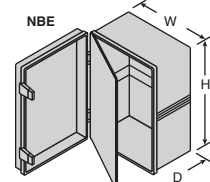

BUD NEMA Enclosures

NEMA 1, 2, 4, 4X, 12 & 13, UL508 POLYCARBONATE AND ABS ENCLOSURES

Style "A"

- Light Gray polycarbonate body and cover.
- Body/Cover - UV stabilized, UL94-2 flammability rating.
- Suggested service temperature: -40°C to 120°C

Style "B"

- Light Gray polycarbonate body and Clear polycarbonate cover.
- Body/Cover - UV stabilized, UL94-2 flammability rating.
- Suggested service temperature: -40°C to 120°C

Style "C"

- Dark Gray ABS body and cover.
- Body/Cover - UL94-HB flammability rating.
- Suggested service temperature: 40°C to 80°C

MOUSER STOCK NO.	Bud Part No.	Dimensions: in.			Price Each
		D	W	H	
563-PN-1320	PN-1320	2.56	2.28	1.38	7.40
563-PN-1321	PN-1321	4.53	2.56	1.57	10.80
563-PN-1322	PN-1322	4.53	2.56	2.17	11.70
563-PN-1323	PN-1323	4.53	3.54	2.17	13.40
563-PN-1324	PN-1324	6.73	4.76	2.17	18.80
563-PN-1325	PN-1325	8.74	5.75	2.17	24.90
563-PN-1326	PN-1326	7.68	3.15	2.17	18.80
563-PN-1327	PN-1327	6.73	4.76	3.15	21.30
563-PN-1328	PN-1328	4.53	3.54	3.15	16.40
563-PN-1329	PN-1329	8.74	5.75	2.95	28.60
563-PN-1330	PN-1330	2.05	1.97	1.38	5.90
563-PN-1331	PN-1331	3.23	3.15	2.17	11.30
563-PN-1332	PN-1332	6.30	3.15	2.17	15.40
563-PN-1333	PN-1333	6.30	3.15	3.35	16.50
563-PN-1334	PN-1334	7.87	4.72	2.95	23.40
563-PN-1335	PN-1335	10.43	7.28	3.74	38.40
563-PN-1336	PN-1336	4.72	4.72	2.36	16.80
563-PN-1337	PN-1337	4.72	4.72	3.54	18.20
563-PN-1338	PN-1338	6.30	6.30	2.36	23.30
563-PN-1339	PN-1339	6.30	6.30	3.54	25.00
563-PN-1340	PN-1340	9.45	6.30	3.54	29.80
563-PN-1341	PN-1341	9.45	6.30	4.72	37.00
563-PN-1342	PN-1342	11.81	9.06	3.39	69.20
563-PN-1343	PN-1343	11.81	9.06	4.37	77.60
563-PN-1344	PN-1344	14.17	7.87	5.91	93.60