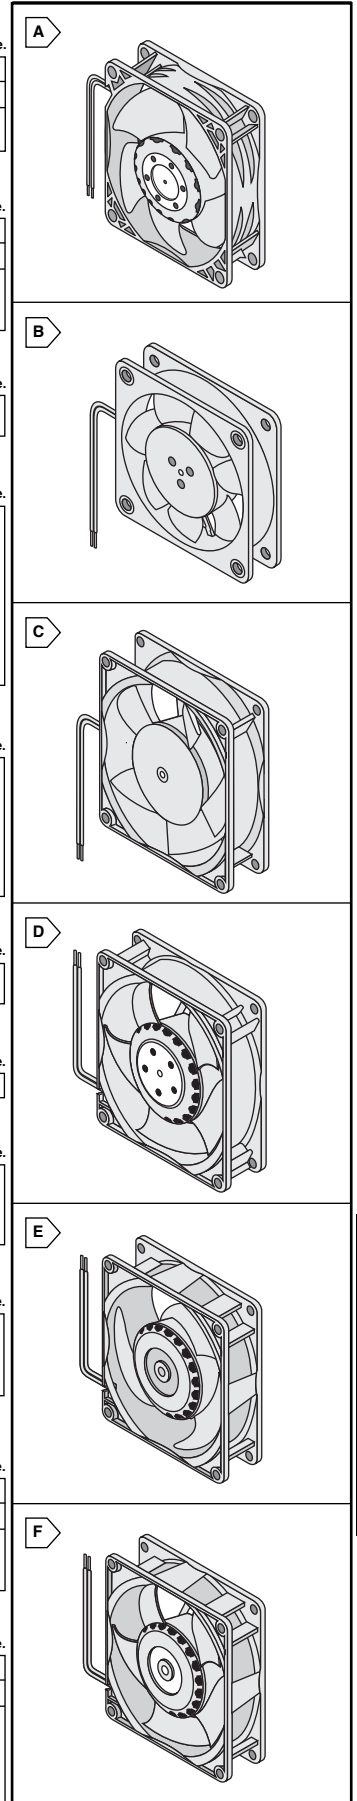

• Plastic housing and impeller • Termination: 12.2" leads • Ball Bearing For quantities 100 and up, call for quote.

5912	4312L	C	119x32	12 VDC	56	1.2	1550	30	75	31.96	28.35	24.61	22.53
5912	4312	C	119x32	12 VDC	100	5.0	2800	45	75	27.92	25.64	24.40	23.22
5912	4314M	C	119x32	24 VDC	82	2.6	2300	39	75	32.03	28.41	24.66	22.58
5912	4314	C	119x32	24 VDC	100	5.0	2800	45	75	28.39	26.51	24.57	22.50

600J SERIES

• Plastic housing and impeller • Termination: 12.2" leads • Ball Bearing For quantities 100 and up, call for quote.

MOUSER STOCK NO.		Fig.	Dimensions (mm) L x W	Voltage	Airflow (CFM)	Power (W)	Speed (RPM)	Noise dB(A)	Max Temp. (°C)	Price Each			
Mfr.	Mfr. Part No.									1	10	25	50
5912	612JH	E	60 x 32	12 VDC	41.1	7.7	7.7	53	70	37.31	35.34	34.14	33.02
5912	614JH	E	60 x 32	24 VDC	41.1	-	-	53	70	37.31	35.34	34.14	33.02
5912	618JH	E	60 x 32	48 VDC	41.1	-	-	53	70	37.31	35.34	34.14	33.02

620 SERIES

• PBTB housing, PA impeller • Termination: 12.2" leads • Sintec Bearing For quantities 100 and up, call for quote.

MOUSER STOCK NO.		Fig.	Dimensions (mm) L x W	Voltage	Airflow (CFM)	Power (W)	Speed (RPM)	Noise dB(A)	Max Temp. (°C)	Price Each			
Mfr.	Mfr. Part No.									1	10	25	50
5912	622L	F	60 x 25	12 VDC	12.4	0.53	3200	22	70	31.45	27.90	24.21	22.17
5912	622M	F	60 x 25	12 VDC	17.7	0.95	4550	29	70	31.45	27.90	24.21	22.17
5912	622HH	F	60 x 25	12 VDC	33	3.5	8200	43	70	31.45	27.90	24.21	22.17
5912	624H	F	60 x 25	24 VDC	27.1	2.4	6850	39	70	31.45	27.90	24.21	22.17
5912	624HH	F	60 x 25	24 VDC	33	3.6	8200	43	70	31.45	27.90	24.21	22.17

ebm Industries

Fans