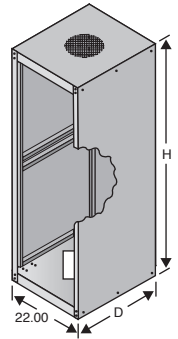

### "Shipped Factory Direct"

- EIA-310 compliant for 19" panel width equipment
- Provisions for additional fully adjustable panel mounting rails
- Top accepts Bud #FN-1282 Exhaust Fan
- Suggested 700# equipment load capacity (higher when used with adjustable panel mounting rails for 4-point equipment mounting)
- Finish: Black Texture

- Sturdy welded-together construction
- One pair of integral full height panel mounting rails with EIA universal spaced mounting holes
- Panel mounting rails are located in the front of the cabinet and are recessed 1.00"
- Large 10.00" square hole in the bottom of the cabinet, along with 1.11" diameter knockouts for cable access.
- Bottom of cabinet pierced for use with casters or levelers

DIMENSIONS IN.