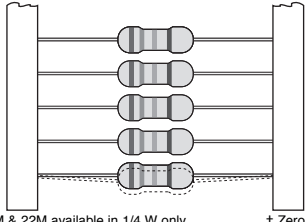

# XICON 5% Carbon Film Resistors - 1/8, 1/4, 1/2W and 1 Watt

- Low cost
- Use instead of carbon composition in low pulse applications
- Epoxy coated for environmental protection

RoHS Compliant

Xicon Series	Watt Size	Max. Working Voltage	Dimensions (mm)			
			A	B	C	D
299	1/8 W	200	4.2	28.0	2.0	0.5
291	1/4 W	250	6.8	28.0	2.5	0.6
293	1/2 W	350	10.0	28.0	3.5	0.6
294	1 W	500	12.0	28.0	5.0	0.8