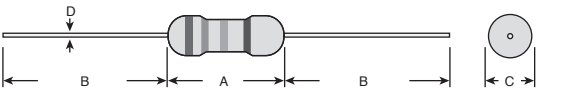

# XICON 5% Carbon Film Resistors - 1/8, 1/4, 1/2W and 1 Watt

- Low cost
- Use instead of carbon composition in low pulse applications
- Epoxy coated for environmental protection

RoHS Compliant

Xicon Series	Watt Size	Max. Working Voltage	Dimensions (mm)			
			A	B	C	D
299	1/8 W	200	4.2	28.0	2.0	0.5
291	1/4 W	250	6.8	28.0	2.5	0.6
293	1/2 W	350	10.0	28.0	3.5	0.6
294	1 W	500	12.0	28.0	5.0	0.8