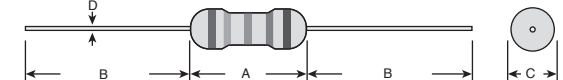

# XICON 1% Metal Film Resistors - 1/8, 1/4 and 1/2 Watt

- Temperature coefficient: ±50 ppm/°C
- Epoxy coated for environmental protection
- Low noise

RoHS Compliant

Xicon Series	Watt Size	Max. Working Voltage	Dimensions (mm)			
			A	B	C	D
270	1/8 W	200	3.5	28.0	2.0	0.5
271	1/4 W	250	6.8	28.0	2.5	0.6
273	1/2 W	350	10.0	28.0	3.5	0.6