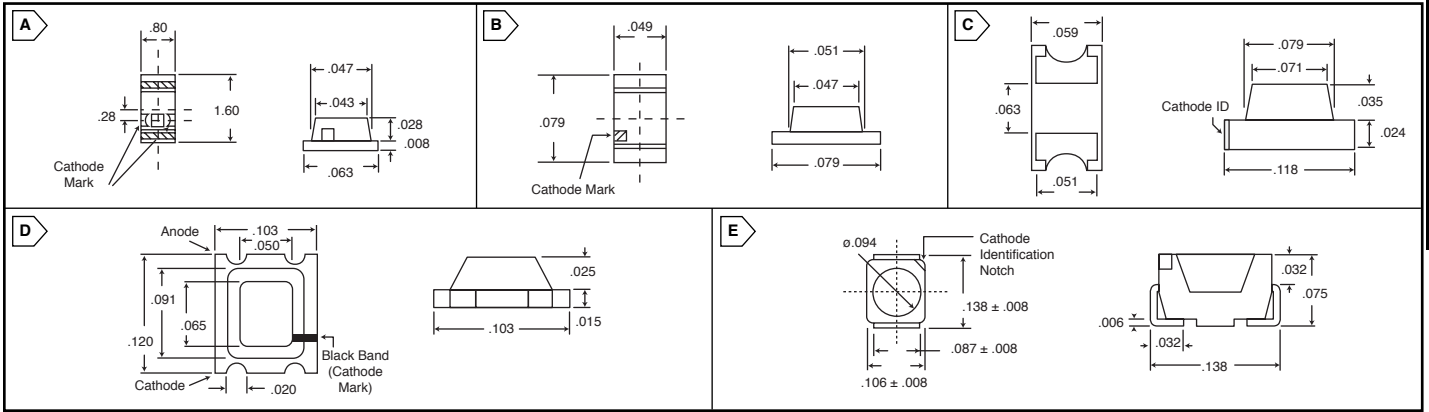

DIALIGHT SMD LEDs

DIMENSIONS: in.

Dialight SURFACE MOUNT LED - MicroLED® SERIES