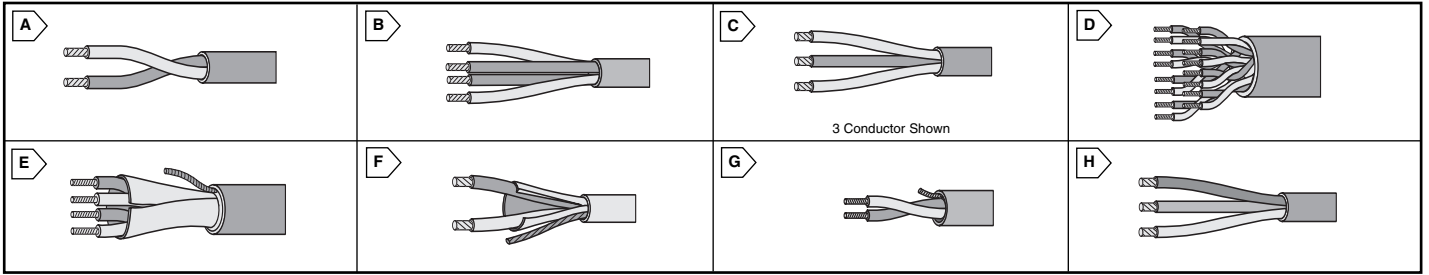

BELDEN Audio, Control and Instrumentation Cable

BELDEN CONTROL CABLES

Unshielded, Solid Conductors • AWG: 22 (Solid) • Rose Gray PVC Jacket

Belden Part No.	Fig.	Description	NEC Type	No. of Conductors	Nominal O.D. (In.)	MOUSER STOCK NO.	Price Per 500' Spool	MOUSER STOCK NO.	Price Per 1000' Spool
8795	A	Bare Copper, Polyethylene Insulated	CM	2	.168	566-8795-U500	154.50	566-8795-1000	278.10
9794	B	Bare Copper, Polyethylene Insulated	MP/CM	4	.200	566-9794-U500	158.19	566-9794-1000	248.22

Unshielded, Solid Conductors, Twisted Pairs • Chrome PVC Jacket *Available in box only

Belden Part No.	Fig.	Description	AWG (Strand)	NEC Type	No. of Pairs	Nominal O.D. (In.)	MOUSER STOCK NO.	Price Per 500' Spool	MOUSER STOCK NO.	Price Per 1000' Spool
8741	D	Tinned Copper, PVC Insulated	22 (Solid)	MPG/CMG	2	.230	*566-8741-U500	178.10	566-8741-1000	365.12
8757	D	Tinned Copper, PVC Insulated	22 (Solid)	MP/CM	4	.264	566-8757-500	323.00	-----	-----
9740	D	Tinned Copper, PVC Insulated	18 (16 x 30)	CMG	1	.210	566-9740-500	156.50	566-9740-1000	296.46
8690	D	Tinned Copper, PVC Insulated	18 (16 x 30)	CMG	3	.347	566-8690-500	451.84	-----	-----

BELDEN Brilliance SOUND, BROADCAST, AUDIO, INSTRUMENTATION, AND CONTROL CABLE

High Conductive Cable, Unshielded, Twisted Pairs • Tinned Copper • PVC Insulated

Belden Part No.	Fig.	Description	NEC Type	No. of Pairs	AWG (Stranded)	Nominal O.D. (In.)	MOUSER STOCK NO.	Price Per 100' Spool	MOUSER STOCK NO.	Price Per 500' Spool	MOUSER STOCK NO.	Price Per 1000' Spool
8461	A	Chrome PVC Jacket, Black, White	CMG	1	18 (7 x 26)	.234	566-8461-100	50.92	566-8461-500	162.75	566-8461-1000	308.34