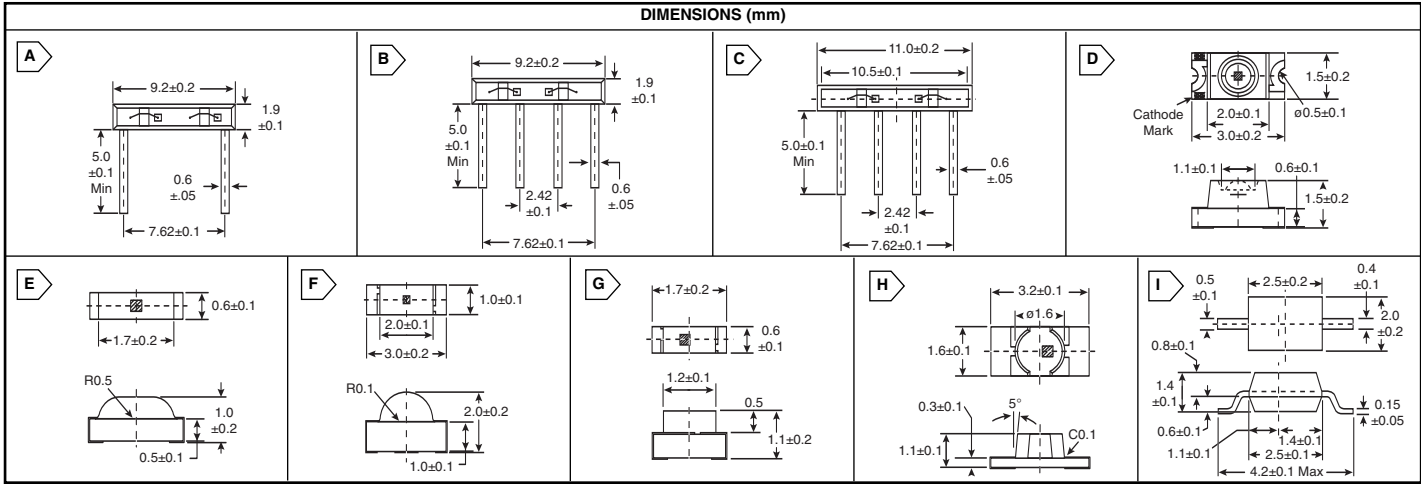

EVERLIGHT LED Backlighting Solutions

Illumination

Everlight

HIGH PERFORMANCE, MULTI-CHIP ASSEMBLIES

For quantities of 2000 and up, call for quote.

MOUSER STOCK NO.	Everlight Part No.	Fig.	Emitted Color	Wavelength λD (nm)	Lens Color	Iv (mcd) @ I_F=20mA	Angle	Price Each				
								1	100	500	1000	
2-Pin, Reflector LED												
638-94-22UBGC	EL-94-22UBGC	A	Blue Green	505	Water Clear	133	130°	1.97	1.75	1.53	1.31	
638-94-22UYCS530A2	EL-94-22UYC/S530-A2	A	Yellow	589	Water Clear	94	130°	.36	.32	.28	.24	
638-9422UYOCS530A2	EL-94-22UYOC/S530-A2	A	Yellow Orange	605	Water Clear	94	130°	.39	.34	.30	.26	
638-94-22VGC	EL-94-22VGC	A	Green	571	Water Clear	35	130°	.40	.36	.31	.27	
4-Pin, Reflector LED												
638-94-22UBCC430S2	EL-94-22UBC/C430/S2	B	Blue	466	Water Clear	23	130°	1.67	1.49	1.30	1.11	
638-422UYCS530A2S2	EL-94-22UYC/S530-A2/S2	B	Yellow	589	Water Clear	56	130°	.33	.30	.26	.22	
638-94-22VGC/S2	EL-94-22VGC/S2	B	Green	571	Water Clear	35	130°	.40	.36	.31	.27	
638-72SURCS530A2S2	EL-97-22SURC/S530-A2/S2	C	Hyper Red	624	Water Clear	52	145°	.38	.34	.30	.26	
638-97-22UBCC430S2	EL-97-22UBC/C430/S2	C	Blue	466	Water Clear	24	145°	1.84	1.63	1.43	1.22	
638-97-22UBGC/S2	EL-97-22UBGC/S2	C	Blue Green	505	Water Clear	75	145°	4.27	3.79	3.32	2.85	
638-722UYCS530A2S2	EL-97-22UYC/S530-A2/S2	C	Yellow	589	Water Clear	53	145°	.42	.37	.32	.28	
638-72UYOCS530A2S2	EL-97-22UYOC/S530-A2/S2	C	Yellow Orange	605	Water Clear	53	145°	.38	.34	.30	.26	

SURFACE MOUNT LED BACKLIGHTING

For quantities of 2000 and up, call for quote.